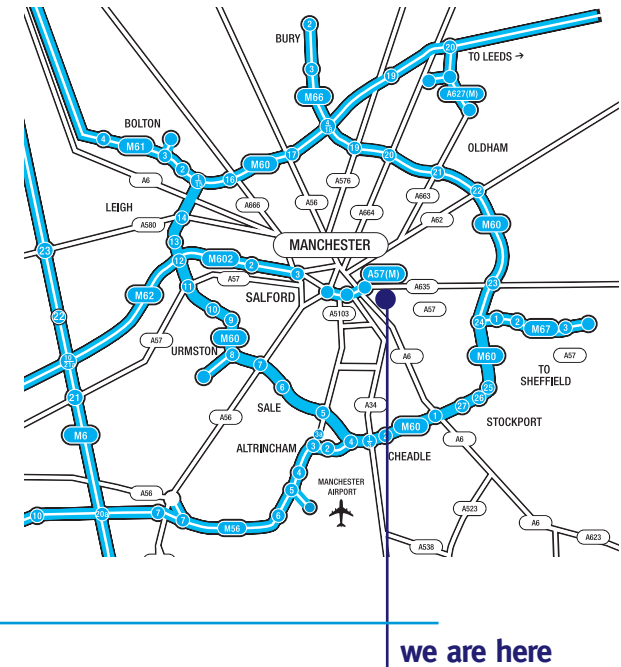

how to find us...

Our studio is located in Universal Square, on the fringe of Manchester City Centre, close to the Mancunian Way and Piccadilly Railway Station.

Universal Square is equally accessible from the M60 via the A57 Hyde Road and A635 Ashton Road.

We hope you find this map helpful, but if you need any help finding us, please give us a call on the number below, or alternatively enter our postcode into your sat nav.

universal square devonshire street ardwick manchester m12 6jh
t 0161 273 6223 e studio@contactdigital.co.uk